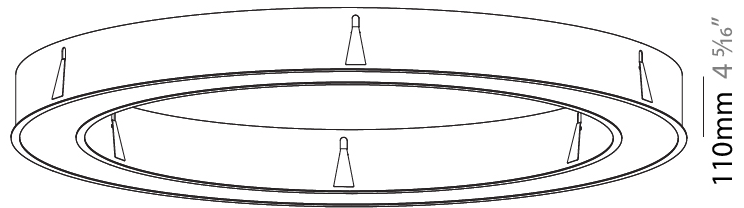

GENERAL

Series: Glorious
 Subseries: Glorious
 Brand: Prolicht
 Division: Architectural
 Mounting Type: Recessed
 Mounting Location: Ceiling
 Subcategory: Ambient

PHYSICAL

Shape: Round
 Diameter (mm): 1570
 Diameter (in): 61 ¹³/₁₆
 Height (mm): 110
 Height (in): 4 ⁵/₁₆
 Min. Recessing Depth (mm): 120
 Min. Recessing Depth (in): 4 ³/₄
 Light Distribution: Direct
 Weight (kg): 16.624
 Weight (lbs): 36.65
 Diffuser: PMMA - Opal or Micro-Prism
 Fixture Finish: SSR / BKV / CWI / CRY / HAB / LAG / UFT / ITA / RUA / RUR / MIC / FTG / MYG / TWT / LOD / PUS / FRO / FUP / KIA / POP / BLS / SPG / MEY / GOH / GUM / CHC / COM / ABZ / JAG / OBR / MOS / ROR
 Fixture Material: Aluminum
 Cut-out Measurements: 1560mm / 61 7/16" x 1240mm / 48 13/16"

PROJECT
TYPE
SPECIFIER
QUANTITY
DATE

Ø 1228mm 48 ³/₈"

Ø 1570mm 61 ¹³/₁₆"

1560mm x 1240mm
61 7/16" x 48 13/16"

120mm
4 3/4"

10 - 15mm
3/8" - 9/16"

A37502-

PROJECT	_____
TYPE	_____
SPECIFIER	_____
QUANTITY	_____
DATE	_____

GENERAL

Series: Glorious
 Subseries: Glorious
 Brand: Prolicht
 Division: Architectural
 Mounting Type: Recessed
 Mounting Location: Ceiling
 Subcategory: Ambient

PHYSICAL

Shape: Round
 Diameter (mm): 970
 Diameter (in): 38 ³/₁₆
 Height (mm): 110
 Height (in): 4 ⁵/₁₆
 Min. Recessing Depth (mm): 120
 Min. Recessing Depth (in): 4 ³/₄
 Light Distribution: Direct
 Weight (kg): 11.164
 Weight (lbs): 24.61
 Diffuser: PMMA - Opal or Micro-Prism
 Fixture Finish: SSR / BKV / CWI / CRY / HAB / LAG / UFT / ITA / RUA / RUR / MIC / FTG / MYG / TWT / LOD / PUS / FRO / FUP / KIA / POP / BLS / SPG / MEY / GOH / GUM / CHC / COM / ABZ / JAG / OBR / MOS / ROR
 Fixture Material: Aluminum
 Cut-out Measurements: 960mm / 37 13/16" x 640mm / 25 3/16"