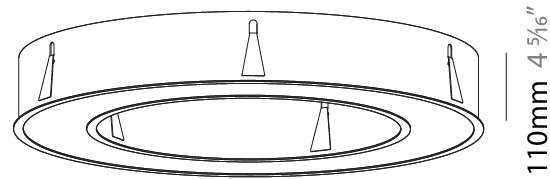

GENERAL

Series: Glorious
 Subseries: Glorious
 Brand: Prolicht
 Division: Architectural
 Mounting Type: Recessed
 Mounting Location: Ceiling
 Subcategory: Ambient

PHYSICAL

Shape: Round
 Diameter (mm): 970
 Diameter (in): 38 ³/₁₆
 Height (mm): 110
 Height (in): 4 ⁵/₁₆
 Min. Recessing Depth (mm): 120
 Min. Recessing Depth (in): 4 ³/₄
 Light Distribution: Direct
 Weight (kg): 11.164
 Weight (lbs): 24.61
 Diffuser: PMMA - Opal or Micro-Prism
 Fixture Finish: SSR / BKV / CWI / CRY / HAB / LAG / UFT / ITA / RUA / RUR / MIC / FTG / MYG / TWT / LOD / PUS / FRO / FUP / KIA / POP / BLS / SPG / MEY / GOH / GUM / CHC / COM / ABZ / JAG / OBR / MOS / ROR
 Fixture Material: Aluminum
 Cut-out Measurements: 960mm / 37 13/16" x 640mm / 25 3/16"

PROJECT	
TYPE	
SPECIFIER	
QUANTITY	
DATE	

110mm 4 ⁵/₁₆"

Ø 628mm 24 ³/₄"

Ø 970mm 38 ³/₁₆ "

960mm x 640mm
 37 ¹³/₁₆" x 25 ³/₁₆"

120mm
 4 ³/₄"

10 - 15mm
 3 ¹/₈" - 9 ¹/₁₆"

A37505-